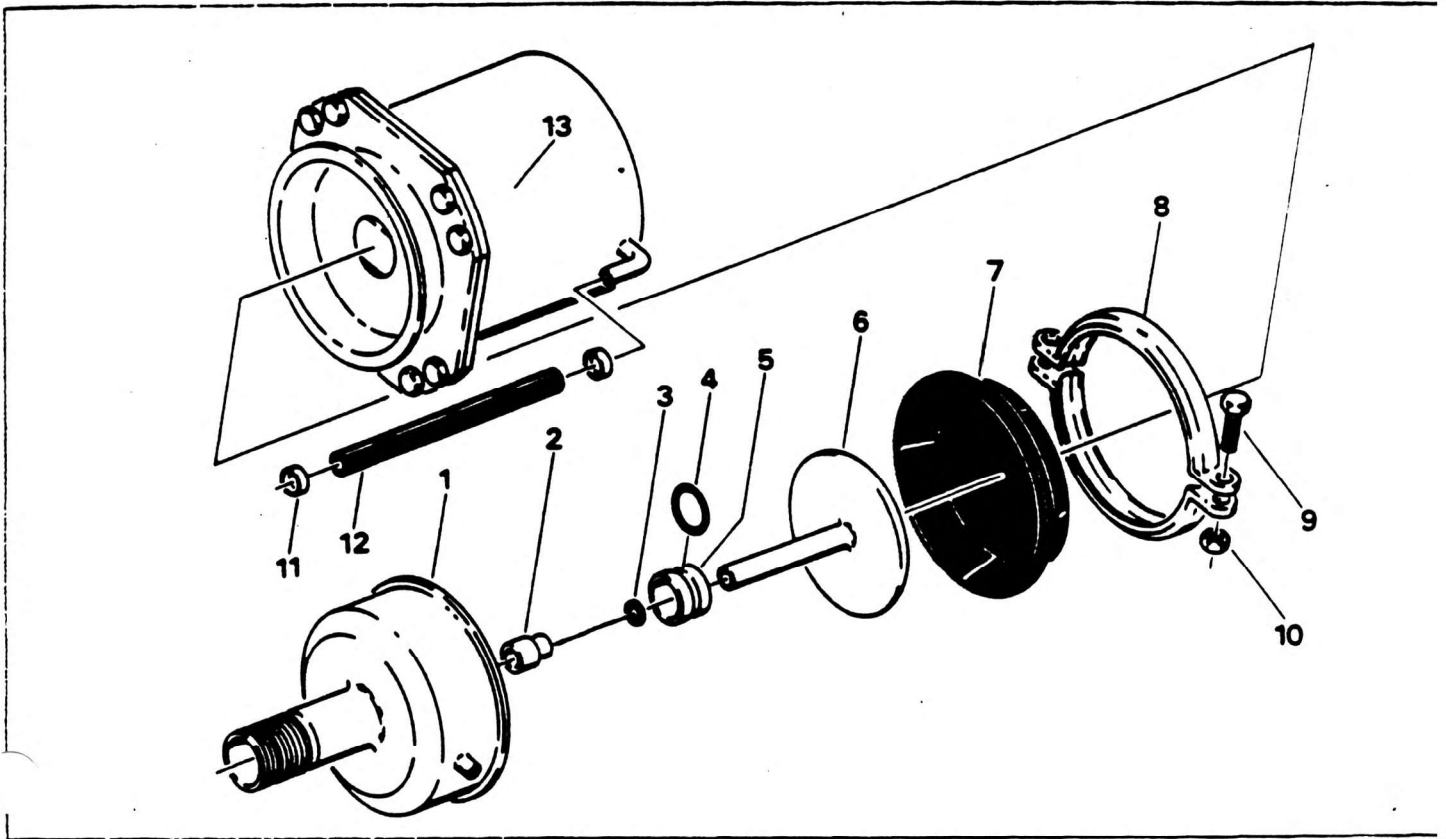

# BRAKE CHAMBER ASSEMBLY

GROVE

NO.	PART NO.	QTY	DESCRIPTION	NO.	PART NO.	QTY	DESCRIPTION
	7-009-000037		COMPLETE ASSY				
1	9-009-990050	1	COVER				
2	9-009-990032	1	PLATE, PRESS				
3	9-009-990031	2	RING				
4	9-009-990030	1	O-RING				
5	9-009-990029	1	GUIDE				
6	9-009-990048	1	PISTON				
7	9-009-990047	1	DIAPHRAGM				
8	9-009-990046	2	CLAMP				
9	9-009-990045	2	BOLT, HEX				
10	9-009-990037	2	NUT, HEX				
11	9-009-990039	2	CLAMP				
12	9-009-990044	1	ROD				
13	9-009-990043	1	CYLINDER				

■ SERVICED AS AN ASSEMBLY ONLY

7-009-000037